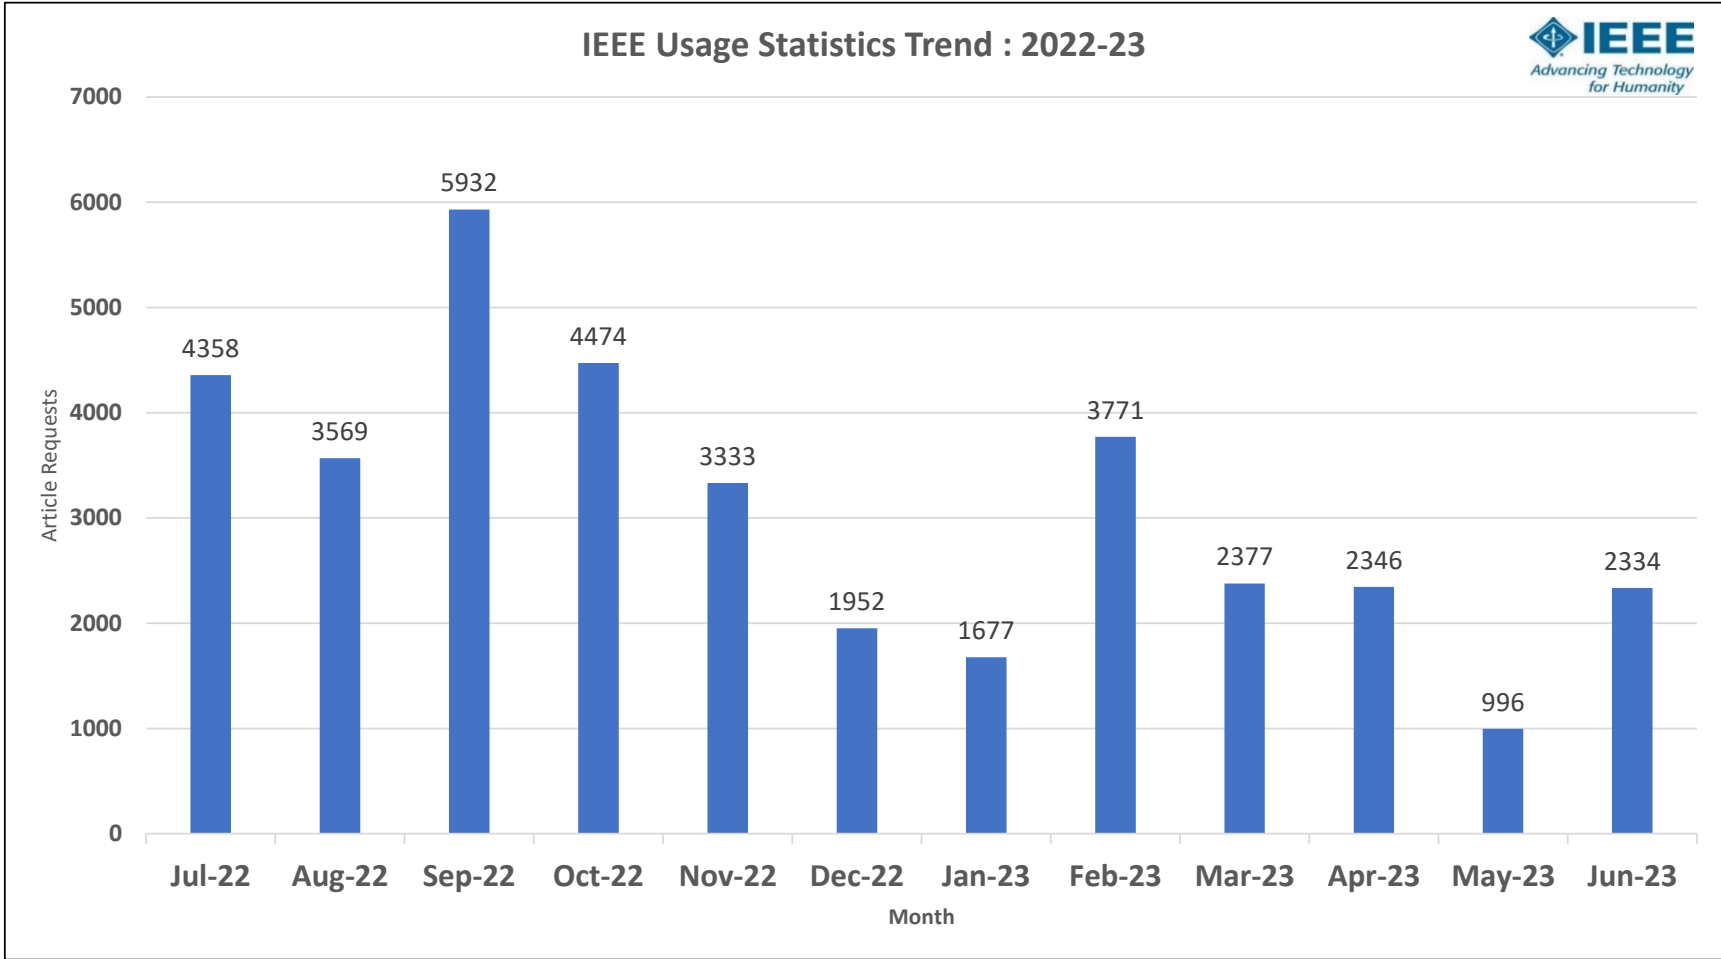

IEEE Usage Statistics Month-Wise Usage Trend by Article Requests

Graph Generated using data in Total Item Requests Table (Page 1)